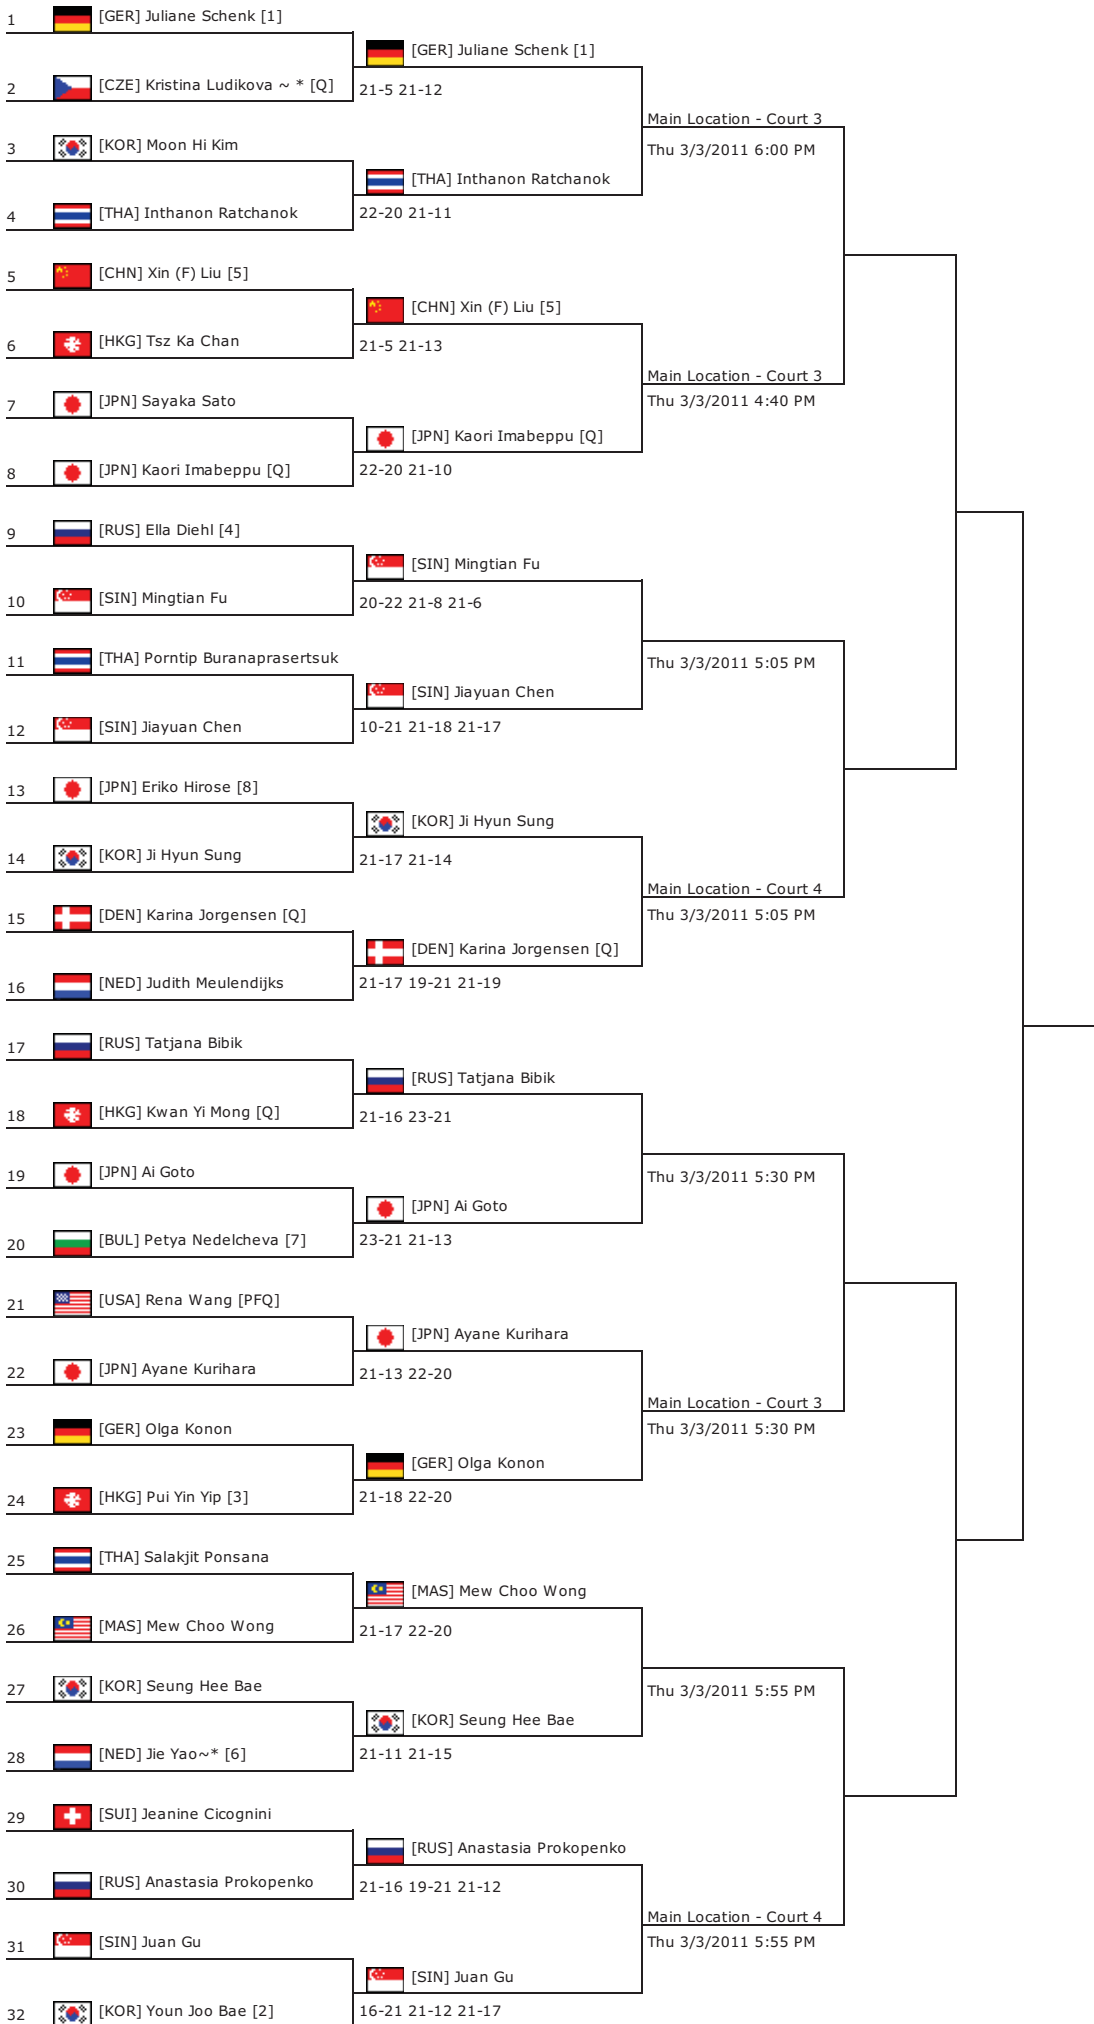

Round 1	Round 2	Quarter Finals	Semi Finals	Finals	Winner
1	[KOR] Sung Hyun Ko [1] [KOR] Yeon Seong Yoo	[KOR] Sung Hyun Ko [1] [KOR] Yeon Seong Yoo				
2	[THA] Patipat Chalardchaleam [THA] Nipitphon Puangpuapech	21-11 21-16				
3	[NED] Ruud Bosch [NED] Koen Ridder		Thu 3/3/2011 3:00 PM			
4	[ENG] Anthony Clark [Q] [ENG] Chris Langridge	22-20 21-19				
5	[ENG] Chris Adcock [8] [ENG] Andrew Ellis					
6	[RUS] Vladimir Ivanov [RUS] Ivan Sozonov	15-21 21-15 21-12	Main Location - Court 3 Thu 3/3/2011 3:00 PM			
7	[MAS] Mohd Zakry Abdul Latif [MAS] Thien How Hoon					
8	[DEN] Rasmus Bonde [DEN] Anders Kristiansen	21-14 21-11				
9	[JPN] Hirokatsu Hashimoto [4] [JPN] Noriyasu Hirata					
10	[POL] Adam Cwalina [POL] Michal Logosz	21-10 21-19	Main Location - Court 4 Thu 3/3/2011 3:25 PM			
11	[GER] Michael Fuchs [GER] Oliver Roth					
12	[GER] Maurice Niesner [Q] [GER] Till Zander	21-14 21-8				
13	[MAS] Mohd Fairuzizuan Mohd Tazari [5] [MAS] Soon Hock Ong					
14	[FRA] Baptiste Careme [FRA] Sylvain Grosjean	21-10 16-21 21-10	Thu 3/3/2011 3:25 PM			
15	[JPN] Yoshiteru Hirobe [JPN] Kenta Kazuno					
16	[KOR] Ki Jung Kim [Q] [KOR] Sa Rang Kim	21-16 21-17				
17	[RUS] Vitalij Durkin [RUS] Alexandr Nikolaenko					
18	[THA] Songphon Anugritayawon [THA] Sudket Prapakamol	20-22 21-17 21-18				
19	[POL] Lukasz Moren [POL] Wojciech Szkudlarczyk		Thu 3/3/2011 3:50 PM			
20	[MAS] Teik Chai Gan [7] [MAS] Bin Shen Tan	21-12 22-20				
21	[SCO] Robert Blair ~ [INA] Flandy Limpele ~					
22	[CHN] Xiaolong Liu [CHN] Zihan Qiu	21-11 21-10	Main Location - Court 3 Thu 3/3/2011 3:50 PM			
23	[JPN] Hiroyuki Endo [JPN] Kenichi Hayakawa					
24	[MAS] Kien Keat Koo [3] [MAS] Boon Heong Tan	21-14 21-16				
25	[GER] Steffen Hohenberg [Q] [GER] Gregory Schneider					
26	[JPN] Naoki Kawamae [JPN] Shoji Sato	21-13 21-14	Main Location - Court 4 Thu 3/3/2011 4:15 PM			
27	[KOR] Yi Goo Kwon [KOR] Baek Choel Shin					
28	[GER] Ingo Kindervater [6] [GER] Johannes Schoettler	21-17 21-19				
29	[GER] Peter Kaesbauer [PFQ] [GER] Josche Zurwonne					
30	[DEN] Mats Bue [PFQ] [DEN] Anders Skaarup Rasmussen	19-21 21-13 21-13	Thu 3/3/2011 4:15 PM			
31	[NED] Jorrit De Ruiter [NED] Dave Khodabux					
32	[KOR] Jae Sung Jung [1] [KOR] Yong Dae Lee	21-17 21-10